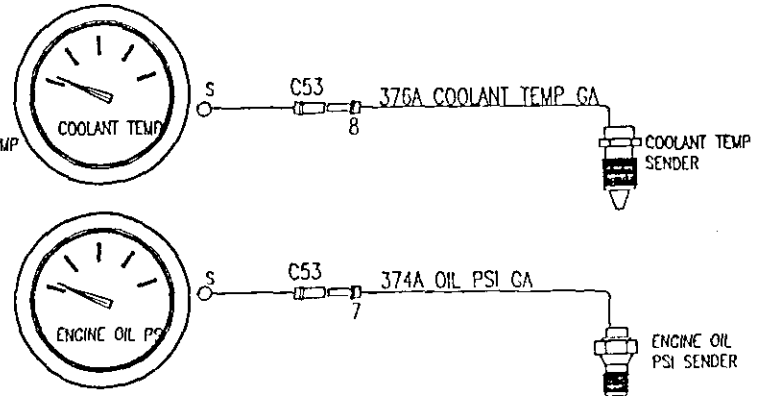

DASH

SERVICE CENTER

26

**EDA** ELECTRONIC DESIGN & ASSM  
BEND, OREGON

TITLE: OIL & COOLANT GAUGES	
SHEET: 3 OF 4	DWG # 2501425
SCALE:	CHKD BY:
DWN BY:	

DATE	BY	DESCRIPTION	REVISION
02/12/00	CO	QUANTIFICATION	CONF F090483