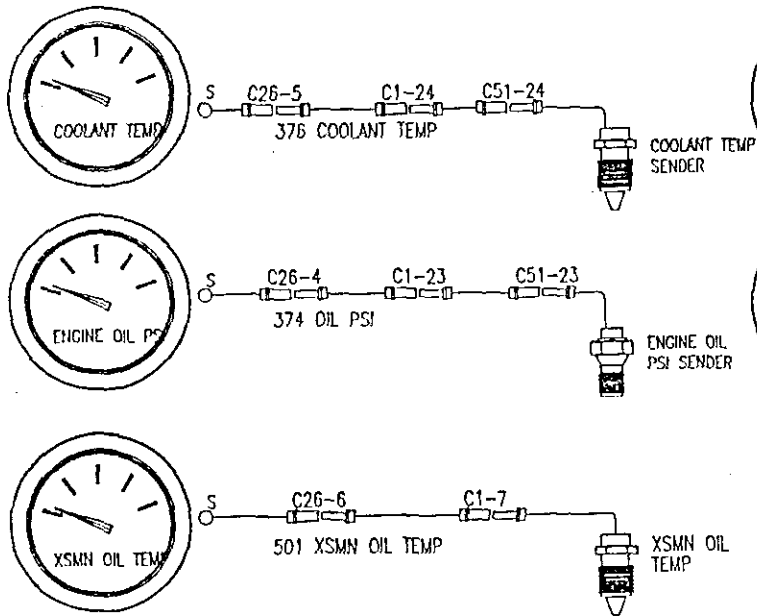

DASH

SERVICE CENTER

26

**EDA** ELECTRONIC DESIGN & ASSM  
BEND, OREGON

TITLE: OIL & COOLANT GAUGES	
SHEET: 3 OF 4	DWG # 2501425
SCALE:	CHKD BY:
DWN BY:	

DATE	BY	DESCRIPTION	REVISION
02/12/00	CO	QUANTIFICATION	CONF F090483